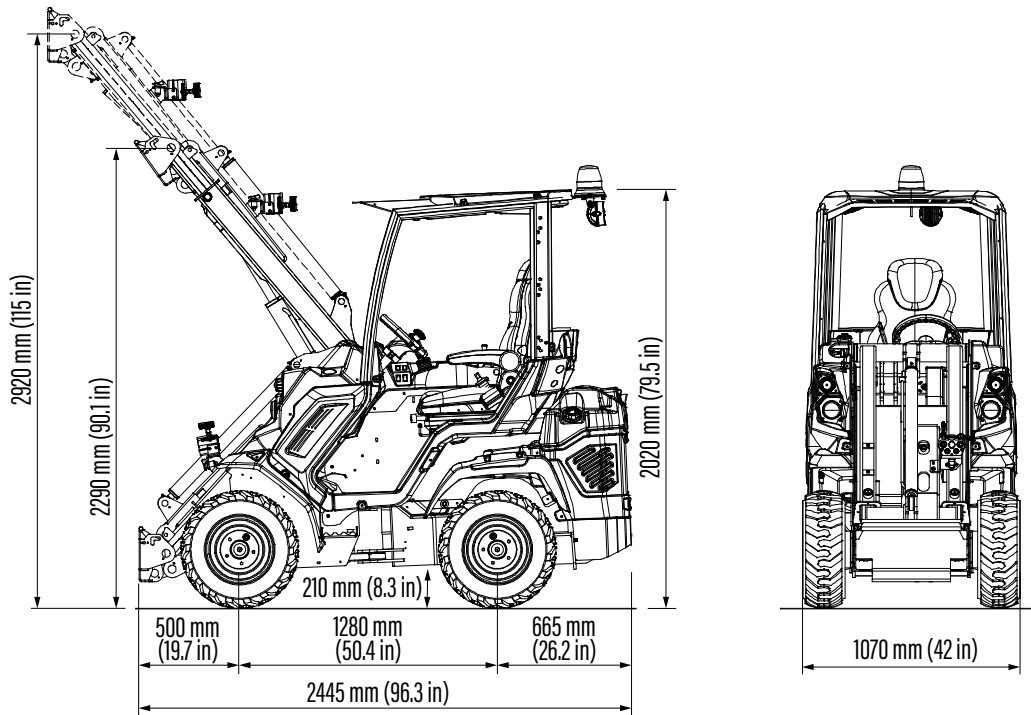

**NEW**

Model	6.3S K
Engine	Kubota D1305 - 3 cylinder - 1261 cc.
Emission Standard	Stage V and Tier 4 Final
Power (Iso Gross) / Torque	25 HP / 85 Nm @ 1700 rpm
Fuel	Diesel
Transmission	Hydrostatic
Drive speed (max.) <sup>(1)</sup>	10 - 20 km/h (6.2 - 12.4 mph)
Aux. hydraulics oil flow	50 l/min (13.2 GPM)
Max. lifting height	2,92 m (115 in)
Tipping load, max. <sup>(2)</sup>	1400 kg (3086 lbs)
Lifting capacity straight, max. <sup>(3)</sup>	1120 kg (2469 lbs)
Breakout force / 50 cm	1400 kg (3086 lbs)
Pushing force (c)	2050 kgf (2050 kp)
Average ground pressure (w/standard tires)	1051 kg/m <sup>2</sup> (215 lbs/sqft)
Turning radius: inside/outside	905/2020 mm (35.6/79.5 in)
Standard tires (Tractor profile)	23X8.50-12
Weight	1440 kg (3175 lbs)
Product Code	C961030

<sup>(1)</sup> Maximum speed that can be achieved with the largest diameter tires available, on a flat surface and machine without attachments.

<sup>(2)</sup> Tipping limit, when the machine is straight, with rear weights and boom lifted just off the ground. Weight of attachment included.

<sup>(3)</sup> Maximum load that can be lifted just off the ground when the machine is straight and with rear weights. Weight of attachment is included.

Note: Refer to the Operator's manual for the comprehensive load diagram.

Tires size	Height	Width
23X8.50-12	2020 mm (79.5 in)	1070 mm (42 in)
23X10.50-12 ET-25	2020 mm (79.5 in)	1130 mm (44.5 in)
26X12.00-12 ET-50	2040 mm (80.3 in)	1280 mm (50.4 in)
27X8.50-15	2080 mm (81.9 in)	1070 mm (42 in)
27X10.50-15	2080 mm (81.9 in)	1150 mm (45.3 in)